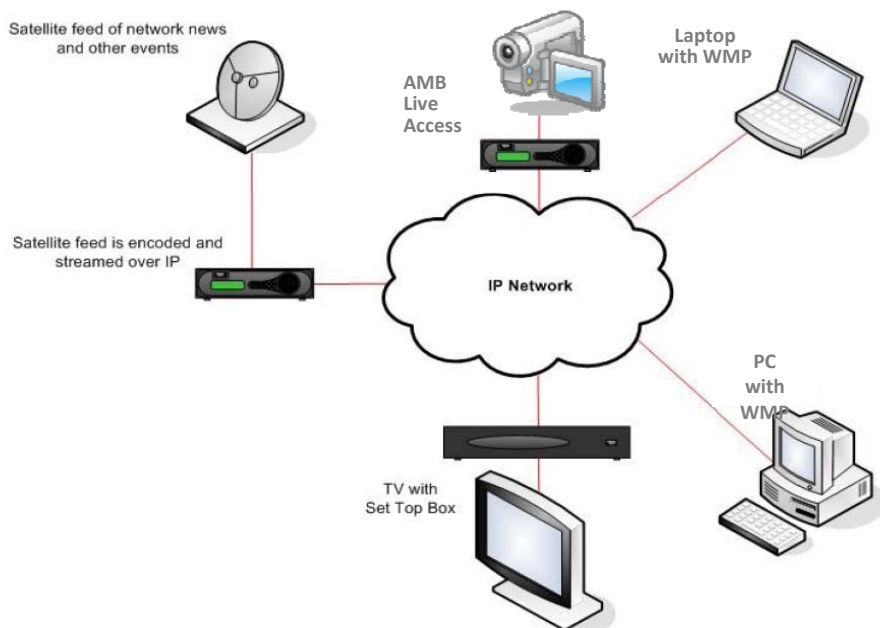

Network Video Solutions

VBrick Solution Set Provides Custom IP Video Capabilities

Deliver Live News to PCs over IP Networks

VBrick's products are ideal for distributing audio and video over IP networks to PCs and TVs. The VBrick appliance, a component of LTI DataComm's network video solution, can deliver DVD quality audio and video to hundreds of users over a standard switched Ethernet network. The video can be viewed full screen or can be adjusted to any size so that personnel can continue to use PC applications while watching important news. In addition, the video can be recorded to a PC hard drive for storage and viewing on-demand.

Starter Kit

VB CUSTOM-CONFIG-BK4: Dual channel encoder, Windows Media appliance with composite and S-Video inputs, and hard drive. Distributes audio and video over IP networks to PCs using IP multicasting. Two units provide the ability to stream up to four channels.

Windows Media Player: Standard build in Microsoft Windows environment, serves as the player application on PCs.

Solution Overview

Problem:

TVs (analog signals) in secured access areas

Solution:

VBrick Network Appliances streaming your choice of news media securely over your IP network eliminating the need for TVs in these areas.

Solution Overview

Key Differentiators

Appliance Design: Purposely engineered for delivering video over networks.

High Quality: Full motion 25/30 (PAL/NTSC) frames per second high quality video.

Ease of Use: Install and configure a VBrick in minutes with just a few cables to connect and settings to select.